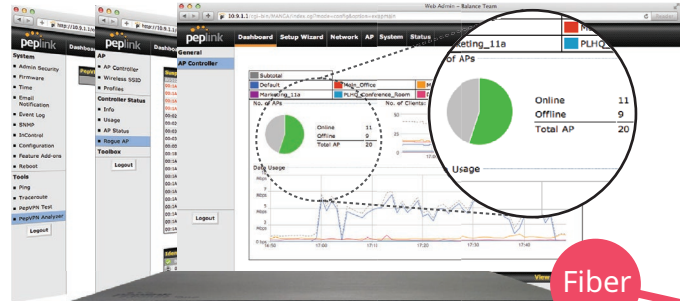

AP控制器是一种基于软件的AP管理工具，适用于Balance和特定的MAX路由器。它允许您通过Balance或MAX路由器管理整个无线网络，包括AP One和AP Pro

Features

- | | | | |
|--|---|---|---|
| <ul style="list-style-type: none"> Network Bridge Mode Router (NAT) Mode Wireless Distribution System (WDS) Support for PPPoE, Static IP, DHCP Management VLAN Spanning Tree Protocol | <ul style="list-style-type: none"> Client Management Per SSID <ul style="list-style-type: none"> VLAN with QoS (802.1p/802.1Q) Bandwidth Control MAC Address Filtering Layer 2 Client Isolation Limit on Max. Number of Client Per Client <ul style="list-style-type: none"> VLAN with RADIUS VLAN with VLAN Pool Bandwidth Control Multicast Filter IGMP Snooping/Multicast Enhancement | <ul style="list-style-type: none"> AP Security Open, WEP 802.1X with Dynamic WEP WPA2-Personal WPA2-Enterprise WPA/WPA2-Personal WPA/WPA2-Enterprise Complete VPN Solution PepVPN <ul style="list-style-type: none"> Site-to-Site VPN 256-bit AES Encryption Pre-shared Key Authentication | <ul style="list-style-type: none"> Captive Portal By InControl By Peplink AP Controller Device Management Web Administrative Interface InControl Cloud Management Peplink AP Controller SNMP v1, v2c and v3 Certification FCC, CE, RoHS |
|--|---|---|---|

* Requires 48V Pepwave passive PoE input, available separately.

Applications

For SMBs – Setup, Manage, and Monitor Office Wi-Fi from Your Peplink Balance/MAX

AP One Enterprise

Ethernet LAN

2 请打开AP One接入点的电源，并使用以太网电缆将它们连接到办公室的局域网。

AP One AC Mini

Ethernet LAN

3 您的Balance One将自动配置您的接入点。

4 网络屏蔽功能可以阻止员工访问不需要的网站，帮助他们保持高效。

5 随时从您的Balance One路由器上获取详细的接入点使用报告。

Balance One

1 使用Balance One内置的AP控制器，可以为AP One接入点进行配置和管理。

Internet