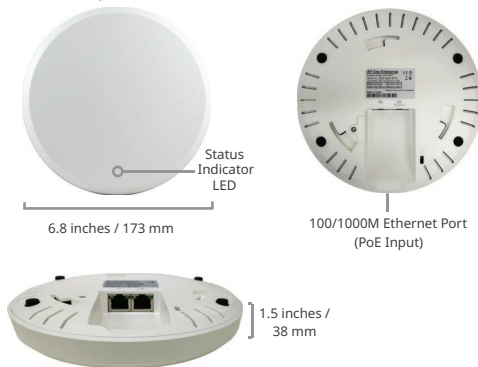

AP One Flex

AP One Enterprise