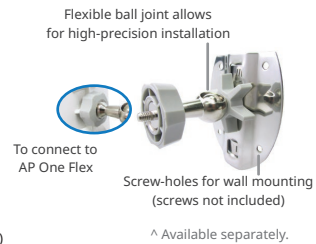

AP One AC Mini

AP One Rugged

AP One Enterprise

AP One InWall (US)

AP One InWall (International)

AP One Flex

Accessory – Wall/Pole Mount with Ball Joint for IP55 Outdoor Products ^

Product Ordering Information