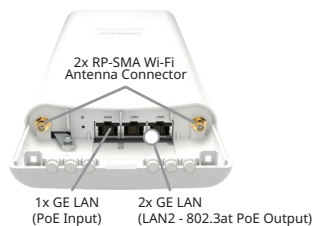

AP One AC Mini

AP One Rugged

AP One Enterprise

AP One InWall (US)

AP One InWall (International)

AP One Flex

Accessory – Wall/Pole Mount with Ball Joint for IP55 Outdoor Products ^

Product Ordering Information