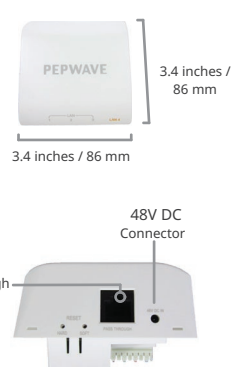

AP One AC Mini

AP One Rugged

AP One Enterprise

AP One InWall (US)

AP One InWall (International)

AP One Flex

Accessory – Wall/Pole Mount with Ball Joint for IP55 Outdoor Products ^

Product Ordering Information