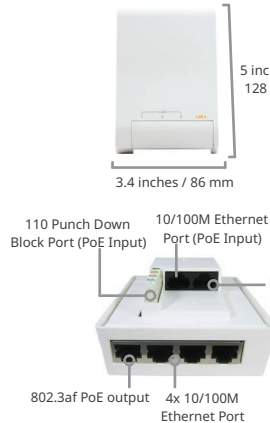

AP One AC Mini

AP One Rugged

AP One Enterprise

AP One InWall (US)

AP One InWall (International)

AP One Flex

Accessory – Wall/Pole Mount with Ball Joint for IP55 Outdoor Products ^

Product Ordering Information