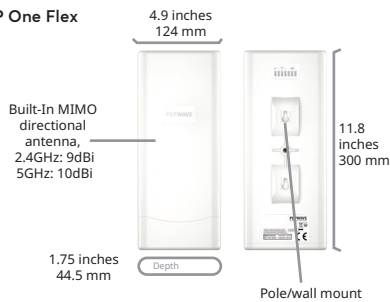

AP One AC Mini

AP One Rugged

AP One Enterprise

AP One InWall (US)

AP One InWall (International)

AP One Flex

Accessory – Wall/Pole Mount with Ball Joint for IP55 Outdoor Products ^

Product Ordering Information