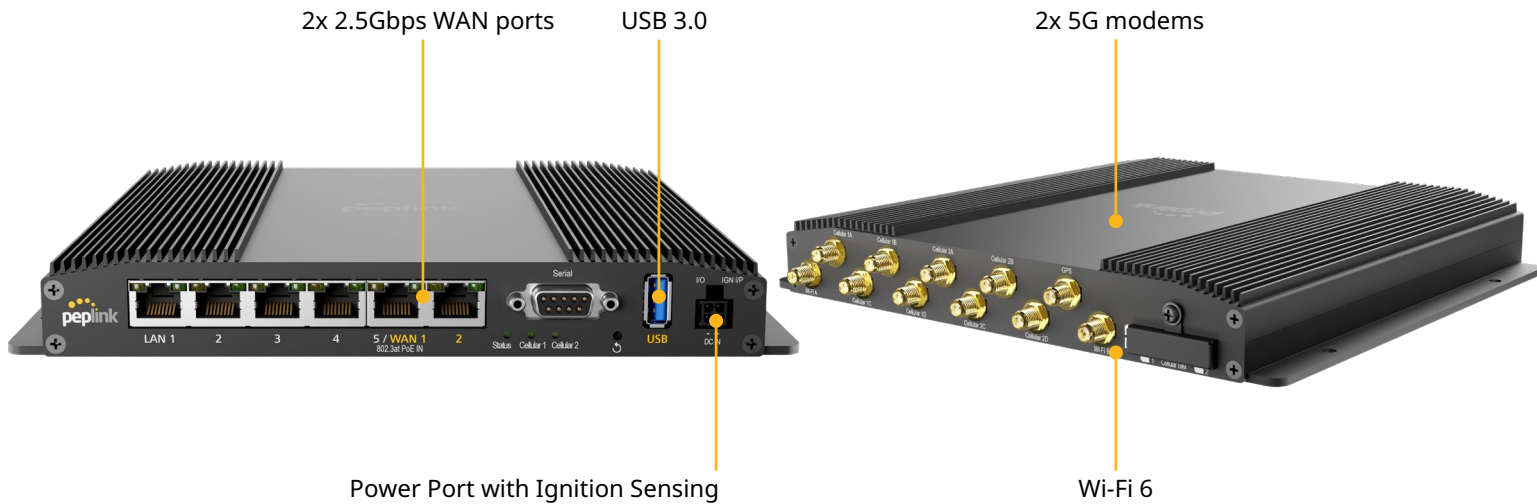

## Effortless Cellular Extension

通过PoE输入功能，BR2 Pro可以将您现有的SD-WAN基础设施无缝扩展，提供双LTE/5G连接。使用一个电缆即可同时提供电源和数据传输，为您提供简单便捷的解决方案。

## SIM-licity as always

通过内置的eSIM和SIM注入器支持，BR2 Pro在网络设备中提供了灵活的远程SIM管理功能，从而最大程度地扩展了您的可行性。

## Specifications

<b>WAN Interface</b>	2x 10/100/1000/2500M Ethernet <sup>1</sup> 2x 5G Modems with Redundant SIM Slots 1x USB 3.0 Interface	<b>Antenna Connectors</b>	8x SMA Cellular Antenna Connectors 2x RP-SMA Wi-Fi Antenna Connectors 1x SMA GPS Antenna Connector
<b>LAN Interface</b>	4x 10/100/1000M Ethernet	<b>Power Input</b>	AC Adapter: AC Input 100V-240V / DC Output 12V DC 10-30V Passive PoE 48-56V 802.3at PoE <sup>5</sup>
<b>Wi-Fi Interface</b>	Simultaneous Dual-Band (2.4GHz / 5GHz) Wi-Fi 6, 2X2 MU-MIMO Wi-Fi WAN and/or AP	<b>Power Consumption</b>	12W (nominal), 30W (max.)
<b>SpeedFusion features</b>	Hot Failover <sup>2</sup> , WAN Smoothing <sup>2</sup> , Bandwidth Bonding <sup>2</sup>	<b>Dimension (L x W x H)</b>	8.58 x 7.68 x 1.61 inches / 218 x 195 x 29.5 mm
<b>Number of PepVPN</b>	2/5 <sup>3</sup>	<b>Weight</b>	2.42 pounds / 1.1 kg
<b>Features</b>	Drop-in Mode Load Balancing/Failover Ignition Sensing	<b>Operating Temperature</b>	-40° - 149°F / -40° - 65°C
<b>Router Throughput</b>	1 Gbps	<b>Humidity</b>	15% - 95% (non-condensing)
<b>SpeedFusion VPN Throughput</b>		<b>Warranty</b>	1-Year Limited Warranty
- No Encryption	400 Mbps	<b>Certifications</b>	FCC, CE, RoHS E-Mark (Motor Vehicle) EN 61373 Shock and Vibration Resistance EN 50155 Railway Applications <sup>6</sup> EN 61000 Electromagnetic Compatibility
- 256-bit AES	200 Mbps	<b>Package Content</b>	1x BR2 Pro 1x 12V3A 4-Pin Power Supply (ACW-663) 8x LTE/5G Antennas (ACW-235) 2x Dual Band Wi-Fi Antennas (ACW-341) 1x GPS Antenna (ACW-232)
<b>Recommended Users</b>	1-150		
<b>5G Cellular Data Rate<sup>4</sup> (Downlink/Uplink)</b>	5G: 4 Gbps / 700 Mbps LTE CAT-20: 2 Gbps / 150 Mbps		