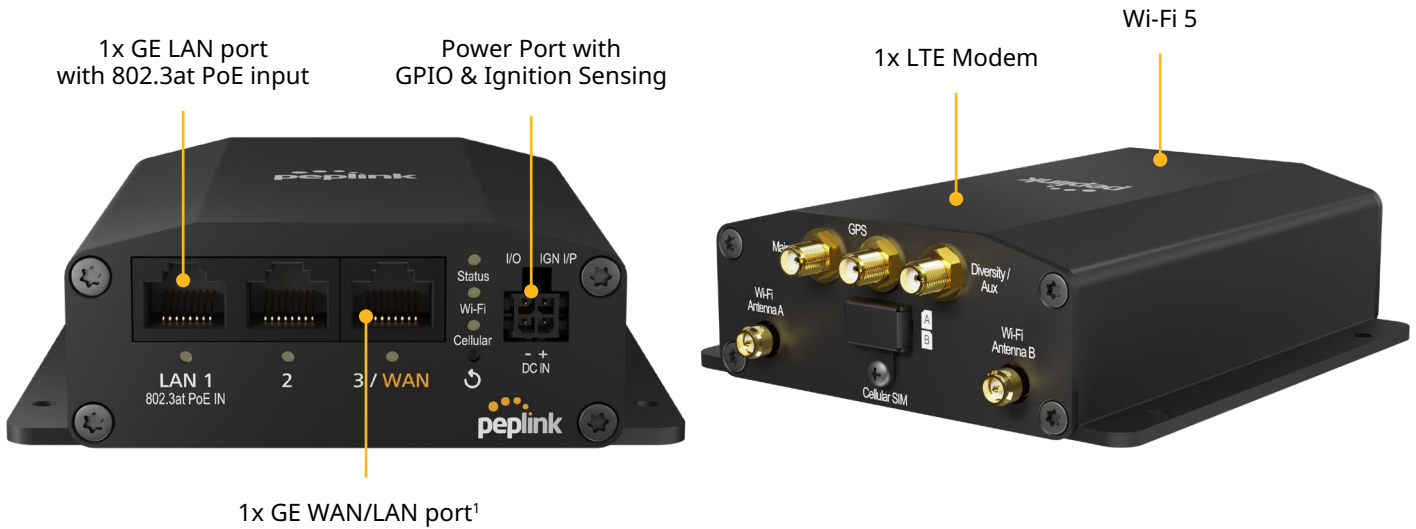

^ With firmware 8.3.1, PrimeCare includes all feature pack features (WAN Activation, Wi-Fi WAN, Hot Failover & WAN Smoothing).

Plug and play, anyone?

SpeedFusion Connect服务使 BR1 Mini 成为终极的即插即用设备。通电、开机并建立连接。SpeedFusion Connect 还与热故障转移等Peplink 技术配合使用，确保始终可以访问可靠的连接。

[Subscribe to SpeedFusion Connect Services](#)

* SpeedFusion Connect 在部分国家和地区可用。

*PrimeCare 需要利用 Peplink 技术和服务的优势。

Specifications

WAN Interface	1x 10/100/1000M Ethernet ¹ 1x Embedded Cellular Modem with Redundant SIM Slots	Antenna Connectors	2x SMA Cellular Antenna Connectors 2x RP-SMA Wi-Fi Antenna Connectors 1x SMA GPS Antenna Connector
LAN Interface	2x 10/100/1000M Ethernet	Power Input	Power Port: 10V – 30V DC AC Adapter: AC Input 100V–240V / DC Output 12V Power over Ethernet 802.3at
Wi-Fi Interface	Simultaneous Dual-Band (2.4GHz / 5GHz) Wi-Fi 5, 2X2 MIMO Wi-Fi WAN ¹ and/or AP	Power Consumption	13W (nominal), 18W (max.)
SpeedFusion features	Hot Failover ¹ / WAN Smoothing ¹	Dimension	5.0 x 4.2 x 1.4 inches / 125.7 x 107 x 35 mm
Number of SpeedFusion VPN Peers	2 / 5 ²	Weight	0.95 pounds / 430 grams
Feature	GPIO, Ignition Sensing	Operating Temperature	-40° – 149°F / -40° – 65°C
Router Throughput	300Mbps	Humidity	15% – 95% (non-condensing)
SpeedFusion VPN Throughput		Certifications	FCC, CE, RoHS UL 121201 (Class I and Division 2) E-Mark (Motor Vehicle) EN 61373 Shock and Vibration Resistance EN 50155 Railway Applications EN 61000 Electromagnetic Compatibility
- No Encryption	80Mbps	Package Content	1x BR1 Mini 2x LTE Antennas (ACW-235) 2x Dual Band Wi-Fi Antennas (ACW-342) 1x GPS Active Antenna (ACW-232) 1x 12V 2A 4pin Power Supply (ACW-632)
- 256-bit AES	20 Mbps / 60Mbps ²	SIM Card Size	Nano-SIM (4FF)
Recommended Users	1-60	Warranty	1-Year Limited Warranty
Cellular Data Rate³ (Downlink/Uplink)	CAT-7: 300 Mbps/150 Mbps CAT-6: 300 Mbps/50 Mbps CAT-4: 150 Mbps/50 Mbps		