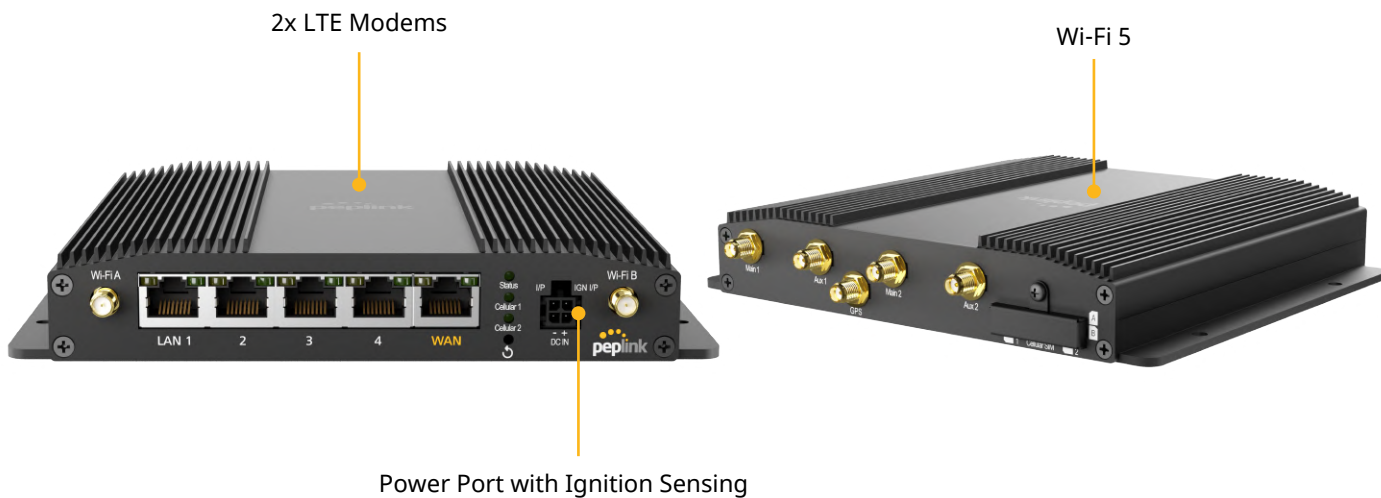

## Connectivity with **Reliability**

您就可以使用SpeedFusion Connect Protect<sup>^</sup>保护您的数据流，并充分利用SpeedFusion的网络增强功能。或者，通过我们的按需数据计划SpeedFusion Connect 5G/LTE，随时随地保持连接。这些功能让您能够轻松保护数据传输的安全性，并在任何地方都能享受高速连接的便利。

## Definitely **Tough Enough**

UBR Plus的坚固外壳使设备可靠耐用，就像它提供的连接一样。只需设置一次，然后无需再操心。这款设备具有出色的耐用性，能够在各种环境中提供稳定可靠的连接，让您无需担心连接中断或设备损坏的问题。只需简单设置一次，就能长期使用，让您可以专注于其他重要任务而无需额外关注设备的运行。

<sup>^</sup> Previously known as SpeedFusion Connect.

## Specifications

<b>WAN Interface</b>	1x 10/100/1000M Ethernet 2x Embedded Cellular Modems with Redundant SIM Slots	<b>Antenna Connectors</b>	4x SMA Cellular Antenna Connectors 2x RP-SMA Wi-Fi Antenna Connectors 1x SMA GPS Antenna Connector
<b>LAN Interface</b>	4x 10/100/1000M Ethernet	<b>Power Input</b>	10V – 30V DC
<b>Wi-Fi Interface</b>	Simultaneous Dual-Band (2.4GHz / 5GHz) Wi-Fi 5 2x2 MIMO Wi-Fi WAN and/or AP	<b>Power Consumption</b>	24W (max.)
<b>SpeedFusion Features</b>	Hot Failover <sup>1</sup> , WAN Smoothing <sup>1</sup> , Bandwidth Bonding <sup>1</sup>	<b>Dimensions</b>	6.8 x 6.5 x 1.2 inches / 171.8 x 160 x 29.3 mm
<b>Number of SpeedFusion VPN Peers</b>	2 / 5 <sup>2</sup>	<b>Weight</b>	1.59 pounds / 720 grams
<b>Features</b>	Ignition Sensing	<b>Operating Temperature</b>	-40° – 149°F / -40° – 65°C
<b>Router Throughput</b>	900 Mbps	<b>Humidity</b>	15% – 95% (non-condensing)
<b>SpeedFusion Throughput (No Encryption)</b>	100 Mbps	<b>Certifications <sup>5</sup></b>	FCC, CE, RoHS
<b>SpeedFusion Throughput (256-bit AES)</b>	60 Mbps	<b>Package Content</b>	1x UBR Plus 4x LTE Antennas (ACW-235) 2x Dual Band Wi-Fi Antennas (ACW-341) 1x GPS Active Antenna (ACW-232) 1x 12V 2A 4 Pin Power Supply (ACW-632)
<b>Recommended Users</b>	1-60	<b>SIM Card Size</b>	Nano-SIM (4FF)
<b>AP Controller</b>	Standard <sup>3</sup>	<b>Warranty</b>	1-Year Limited Warranty
<b>Maximum Number of AP Supported</b>	30 <sup>3</sup>		
<b>Cellular Data Rate <sup>4</sup> (Downlink / Uplink)</b>	CAT-7: 300 Mbps / 150 Mbps CAT-6: 300 Mbps / 50 Mbps		