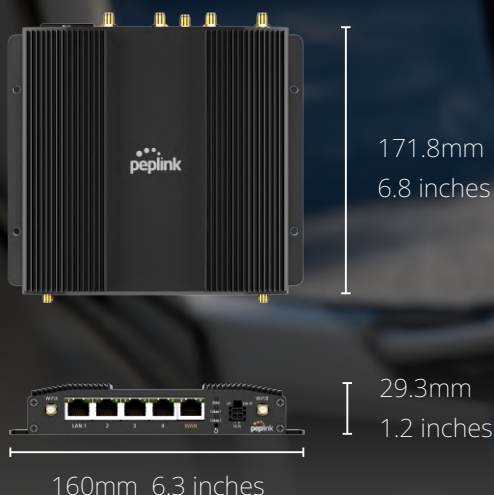

Sleek and Stealthy

UBR Plus采用低调而坚固的设计，即使在狭小的空间中也容易部署。