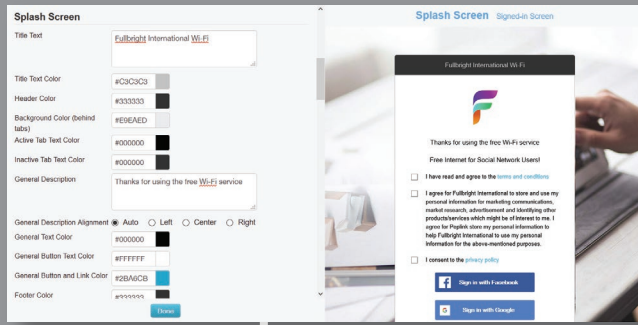

提供即插即用 (Turnkey) 或定制化的Captive Portals