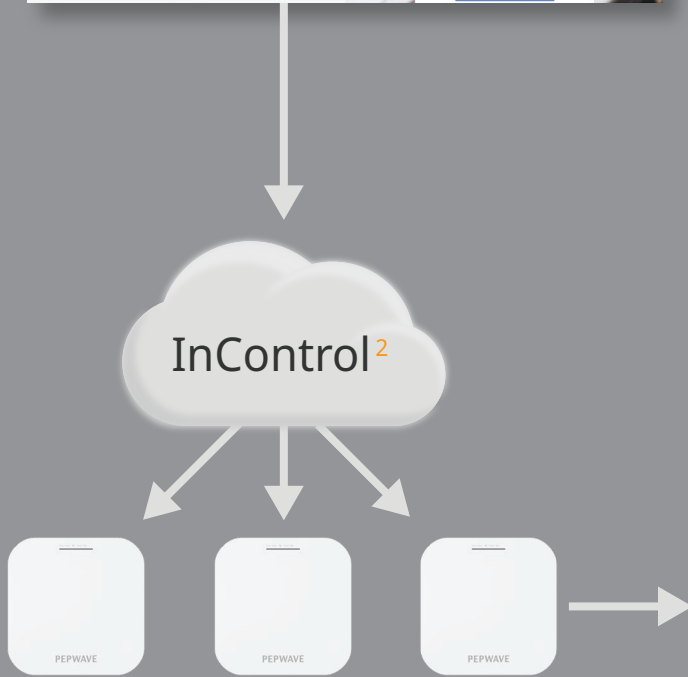

通过InControl进行定制化，为用户提供更具品牌特色的Captive Portals，提供更个性化的用户体验。