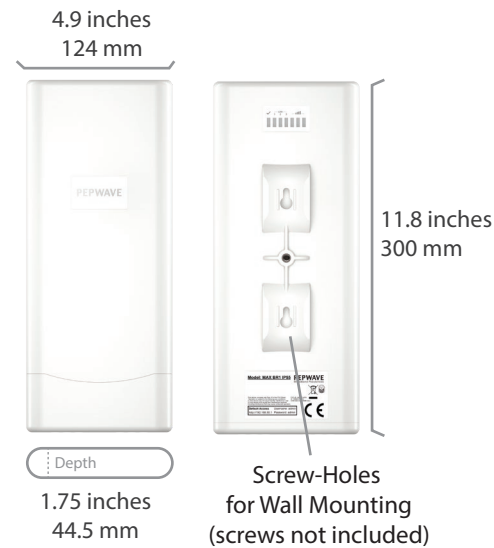

## Specifications

MAX BR1 IP55	
WAN Interface	1x GE 1 x Embedded LTE Modem
LAN Interface	2 x GE
Wi-Fi Interface	802.11ac wave 2/ac/a/b/g/n Wi-Fi WAN and AP
Drop-in Mode	●
Router Throughput	100 Mbps
Recommended Users	1-60
Antenna	Cellular: Build-in/ External SMA Connector Wi-Fi: Build-in, Directional/ Omni Software Configuration
Power Input #	802.3at PoE+ (56V Pepwave Passive PoE Input is Needed for full 1x 802.3at PoE+ LAN Output#)
Power Consumption	Max.: 18W, Typical: 11W, Min.: 8W
Dimensions	11.8 x 4.9 x .175 inches 300 x 124 x 44.5 mm
Weight	0.96 pounds 435 grams
Operating Temperature	-40 ° – 149 °F -40 ° – 65 °C
Humidity	15% – 95% (non-condensing)
Certifications	CE, RoHS
Warranty	1-Year Limited Warranty
Package Content	MAX BR1 IP55 2 x Plastic Cable Tie